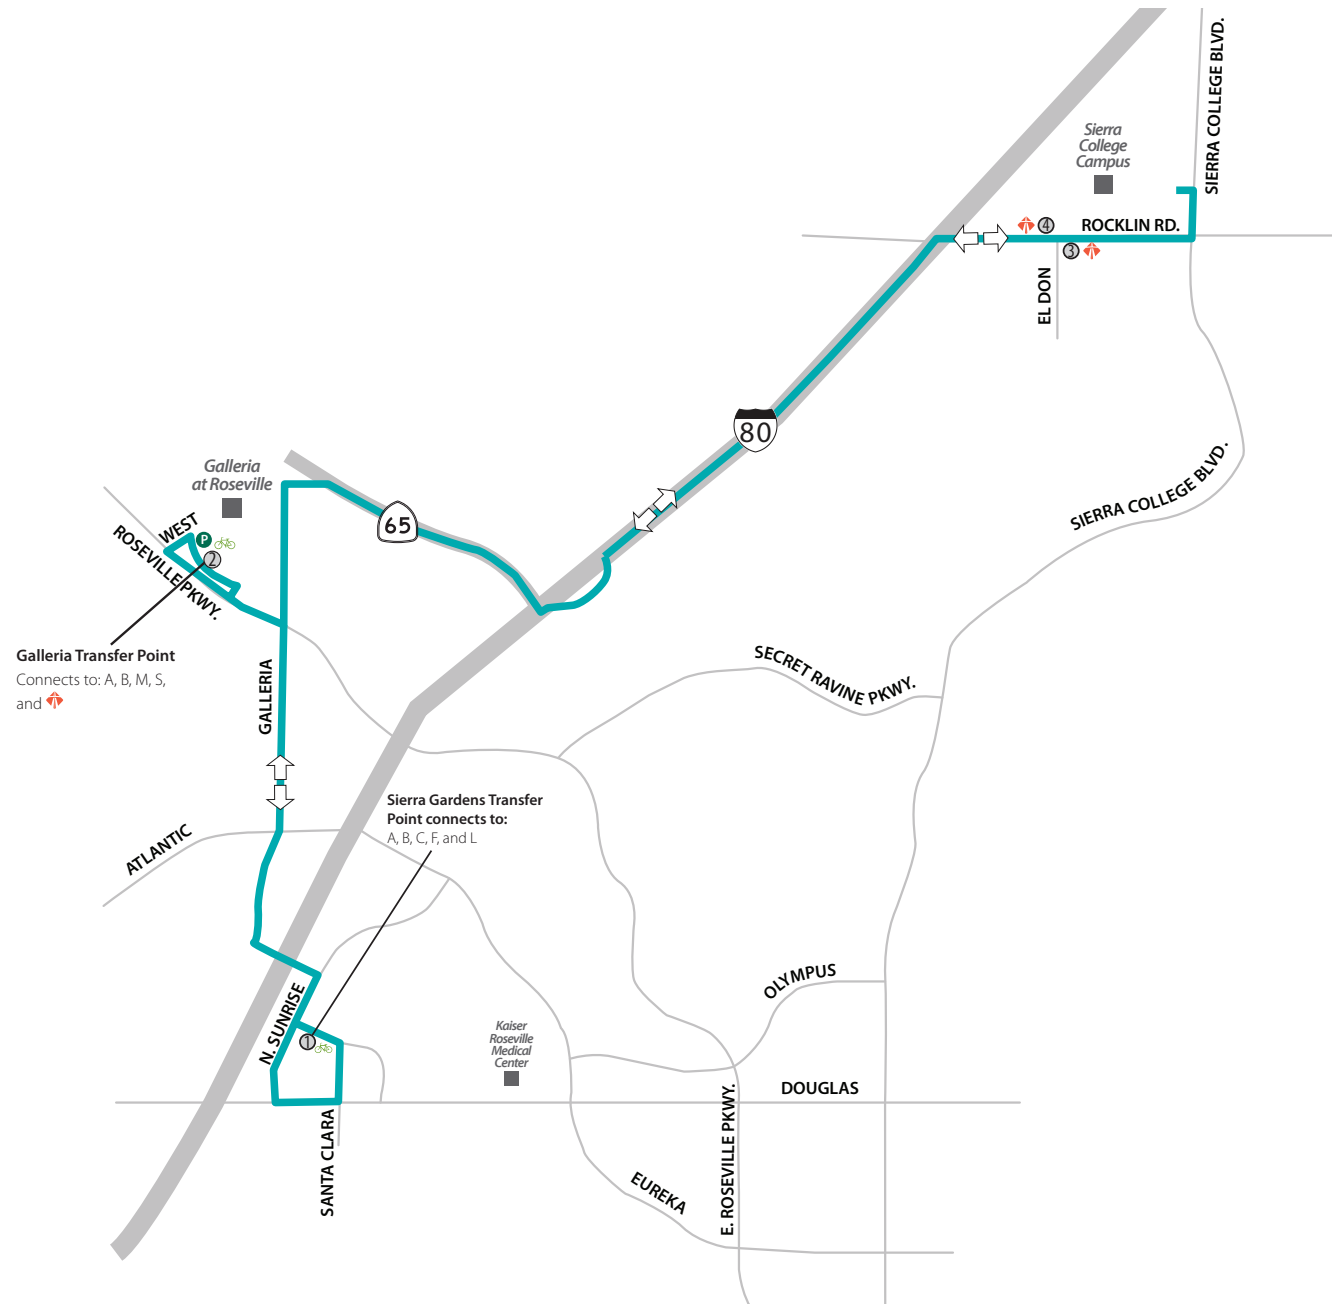

1	2	3	4	2	1
DEPART Sierra Gardens Transfer Point	Galleria Transfer Point	Rocklin Rd. at El Don	Rocklin Rd. past El Don	Galleria Transfer Point	ARRIVE Sierra Gardens Transfer Point
6:50 a.m.	7:00	--	7:20	7:35	7:45
8:50	9:00	--	9:20	9:35	9:45
10:50	11:00	--	11:20	11:35	11:45
12:50 p.m.	1:00	--	1:20	1:35	1:45
2:50	3:00	--	3:20	3:35	3:45
4:50	5:00	--	5:20	5:35	5:45

Monday–Friday service operates every other hour, 6:50 a.m. – 5:45 p.m.

This route does not operate on weekends.

Legend

- 1 Bus Stop
- ① Timed Stop
- P Park & Ride Lot
- 🚲 Bike Lockers
- Popular destinations
- Stop made by request
- 🚏 Served by Placer County Transit
- P.M. times shown in **bold**